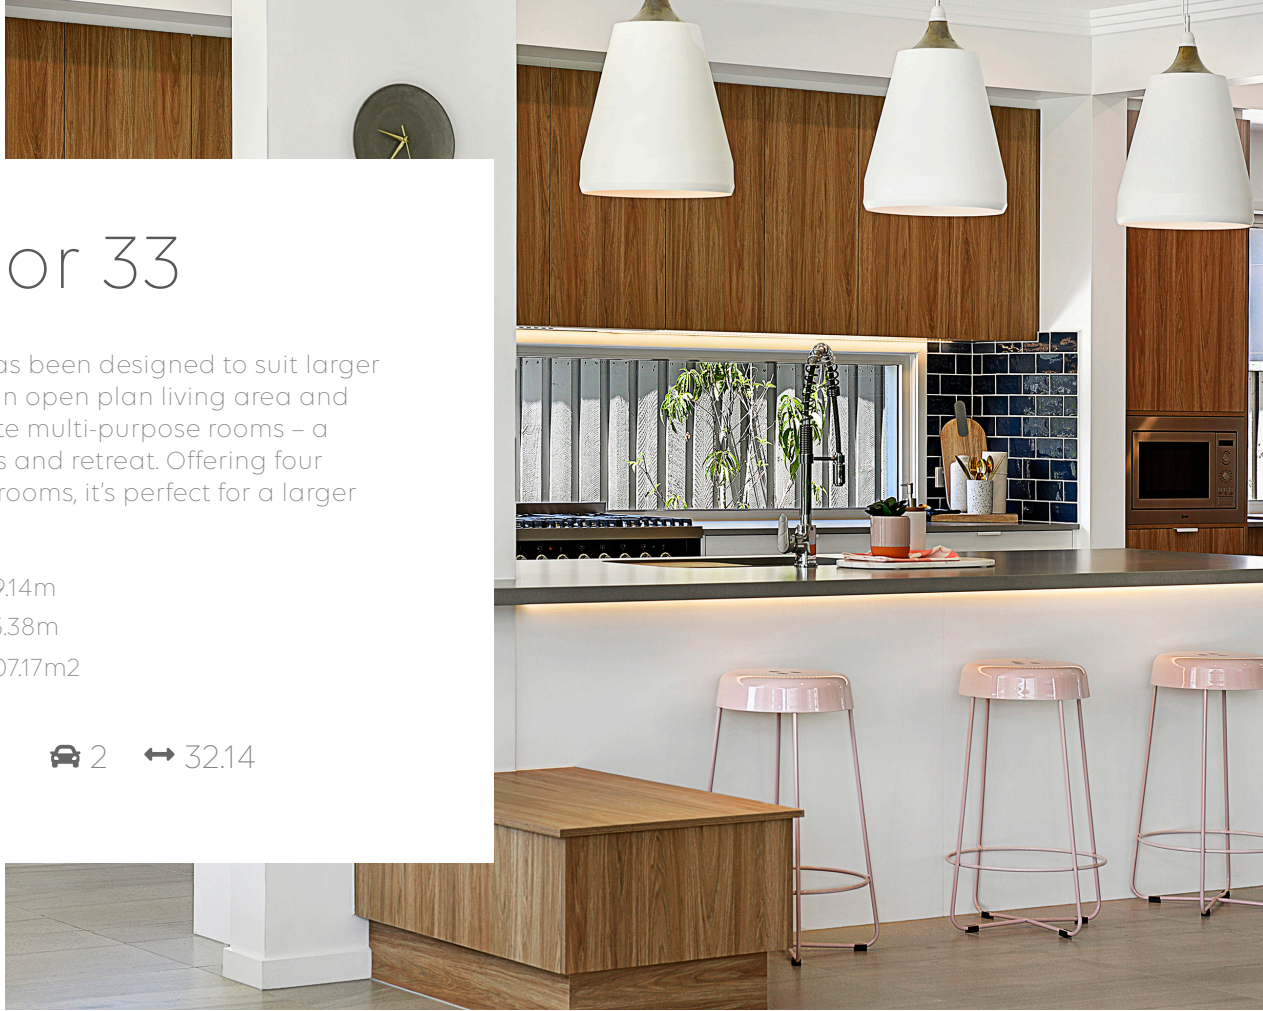

Manor 33

The Manor has been designed to suit larger blocks, with an open plan living area and three separate multi-purpose rooms – a study, rumpus and retreat. Offering four sizeable bedrooms, it's perfect for a larger family.

Width: 29.14m
Length: 15.38m
Total area: 307.17m²

4
2
2
32.14

CLASSIC #01